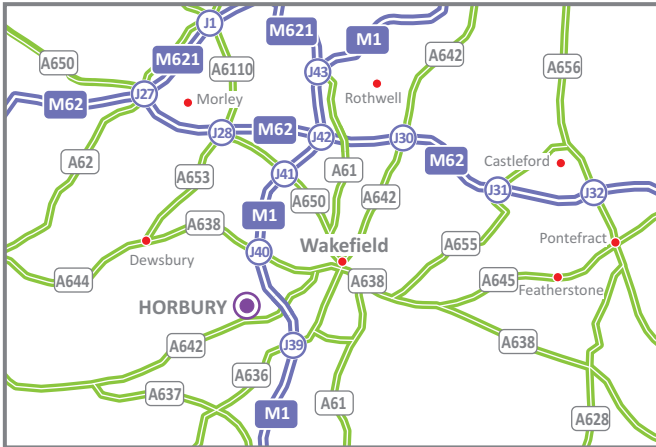

**From the M1 Southbound**

- Leave the M1 at junction 40 and join the A638 towards Wakefield.
- Turn right at the second set of traffic lights onto Queen's Drive.
- Pass under the M1, turn left at the next lights onto Teall Street.
- Continue ahead onto Spa Street, the road bears right onto Spring End Road.
- Turn right at the T-junction onto Dovecote Lane.
- The road bears sharp left, at this point turn right onto Dovecote Lane.
- You will find us after 100 yards on the left hand side.

**From the M1 Northbound**

- Leave the M1 at junction 39 and join the A636 towards Wakefield.
- Continue ahead over two roundabouts, and through two sets of traffic lights, pass under a railway bridge and turn left at the lights onto the B6475.
- At the junction with the A642 turn left towards Huddersfield and Horbury.
- Pass under the M1 then take the next right onto the B6128.
- You will pass a school on the left, take the next right onto New Street.
- Turn right at the T-junction onto Queen Street (church on corner).
- The road bears sharp right, at this point turn left onto Dovecote Lane.
- You will find us after 100 yards on the left hand side.

**By Train**

- Wakefield Westgate and Wakefield Kirkgate are the nearest railway stations.
- We are an 10 minute (3 mile) taxi ride from the station.
- For further information about train times and fares, please telephone the National Rail Enquiries Line on 03457 48 49 50, or visit [www.nationalrail.co.uk](http://www.nationalrail.co.uk)