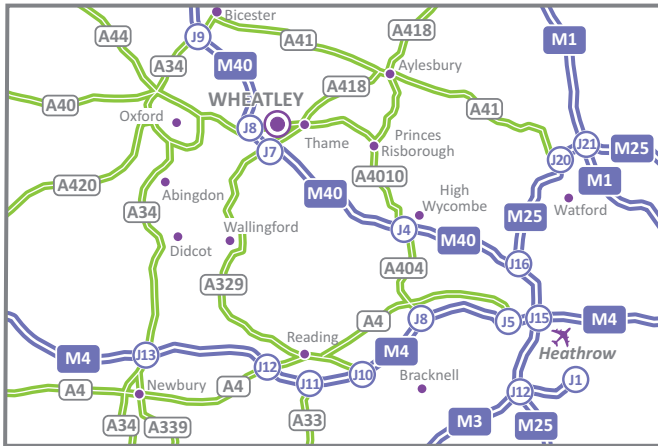

Lower School
Thame Road
Wheatley
Oxfordshire OX33 1JP
 Tel: 01844 339 077

Email: chilworth-house-lower@witherslackgroup.co.uk
www.witherslackgroup.co.uk/chilworth-house-school/

Upper School
Grooms Farm
Thame Road, Wheatley
Oxfordshire OX33 1JP
 Tel: 01844 337 720

Email: chilworth-house-upper@witherslackgroup.co.uk
www.witherslackgroup.co.uk/chilworth-house-upper-school/

From M40 Southbound

- Leave the M40 at junction 8A, at the roundabout at the end of the slip road take the second exit onto the A418 towards Thame.
- Continue for 400 metres and turn right into the entrance for the Lower School.
- For the Upper School continue to the next junction and turn right onto the A40 London Road. The entrance for the Upper School is on the right.

From M40 Northbound

- Leave the M40 at junction 8A, at the roundabout at the end of the slip road take the fourth exit onto the A418 towards Thame.
- At the next roundabout take the second exit to remain on the A418.
- Continue for 400 metres and turn right into the entrance for the Lower School.
- For the Upper School continue to the next junction and turn right onto the A40 London Road. The entrance for the Upper School is on the right.

By Train

- Haddenham & Thame Parkway is the nearest mainline station.
- We are a 15 minute (7 miles) taxi ride from the station.
- For further information about train times and fares, please telephone the National Rail Enquiries Line on 03457 48 49 50, or visit www.nationalrail.co.uk