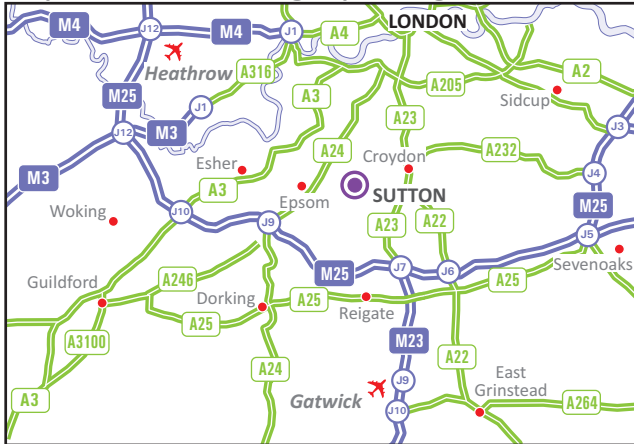

Greenholm School
 95 Brighton Road
 Sutton
 SM2 5SJ

Greenholm School

Tel: 020 8661 1419

greenholm@witherslackgroup.co.uk

<https://www.witherslackgroup.co.uk/greenholm-school>

From M25

- Leave the M25 at junction 8 (signed Reigate, Sutton, A217, Redhill & (A25)).
- Join the A217 (Brighton Road) following signs for London S&SW, Sutton A217 & Kingston (A240)).
- Continue on the A217 over 2 roundabouts
- At the Tadworth Roundabout, take the third exit, remaining on the A217 - Brighton Road - following signs for Central London, Sutton & A217.
- Remain on the A217 until the Banstead Downs Roundabout.
- At the roundabout, take the second exit onto the B2230 - (signed Sutton, Belmont & B2230)
- You will find us situated on the right hand side after the junction with Ventnor Road and Devonshire Road (see inset).

Our 3 Word Address for the What3Words app is **sleep.format.nobody**

By Train 🚆

- Sutton receives services from London Victoria, Clapham Junction, Epsom, Leatherhead, Dorking, Horsham, London St Pancras International, City Thameslink, London Blackfriars & St Albans.

By Bus 🚌

- Buses 80, 280 & 420 stop at Devonshire Avenue, directly outside the school (Stop U).