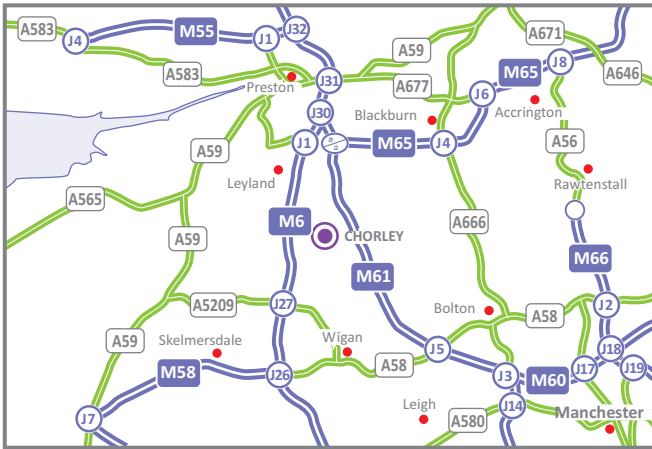

Westmorland
School

Westmorland School
Weldbank Lane
Chorley
Lancashire
PR7 3NQ

Tel: 01257 278899

www.westmorland@witherslackgroup.co.uk
Email: witherslackgroup.co.uk/westmorland-school/

From the M61

- Leave the M61 at junction 8 and join the A674 towards Chorley
- At the next roundabout take the second exit onto the A6 towards Chorley.
- Remain on the A6 over seven roundabouts, continue past Chorley station on your left.
- At the next roundabout take the third exit onto the B5251 towards Coppull.
- Continue ahead at the traffic lights.
- Continue ahead at the next mini roundabout.
- At the next set of traffic lights turn left onto Weldbank Lane.
- Continue to just after the second turning on the left.
- We are situated on the left hand side.
- Our car park is accessed via Ash Grove on the left just before the school.

By Train

- Chorley is the nearest railway station.
- We are an 6 minute (1.3 miles) taxi ride from the station.
- For further information about train times and fares, please telephone the National Rail Enquiries Line on 03457 48 49 50, or visit www.nationalrail.co.uk