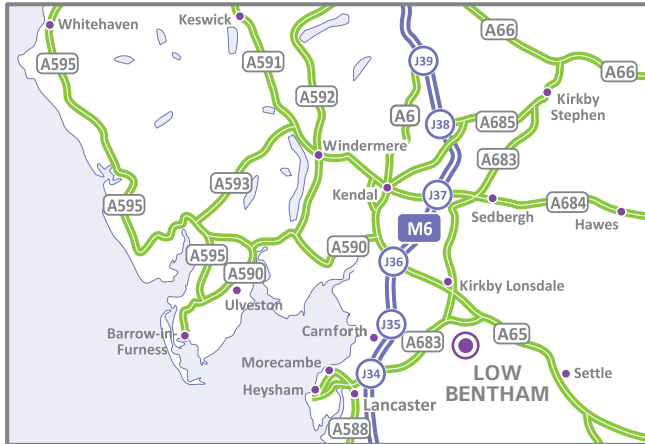

**Cedar House
School**

**Cedar House School
Bentham
Lancaster
LA2 7DD**

Tel: 015242 61149

**Email: cedar-house@witherslackgroup.co.uk
www.witherslackgroup.co.uk/cedar-house-school/**

From M6 Northbound

- Leave the M6 at junction 34, at the end of the slip road turn left onto the A683 towards Kirkby Lonsdale.
- Continue on the A683 for 6 miles and turn right onto the B6480 towards Wray and Wennington.
- Pass through Wray and Wennington and continue for a further 2 miles, as you arrive in Low Bentham you will pass a church on the right.
- You will see our entrance shortly after on the right hand side.

From M6 Southbound/Furness Area

- Leave the M6 at junction 36 signposted Skipton, K'by Lonsdale A65, Barrow A590.
- At the roundabout at the end of the slip road take the first exit onto the A65.
- Continue for 5 1/2 miles towards Kirkby Lonsdale, go ahead at the roundabout.
- Pass over the River Lune, turn right onto the A683 towards Lancaster.
- Continue through Nether Burrow and Tunstall.
- At the junction with the A687 continue ahead onto the A687 towards Skipton & Settle.
- Continue for 3 miles into Burton in Lonsdale.
- Continue past a church on the right then take the next right onto Chapel Lane.
- Follow this road to Low Bentham and turn right onto the B6480 Main Street.
- Pass under a railway bridge, then over a river bridge.
- You will see our entrance shortly after on the left hand side.

By Train

- Bentham is the nearest station.
- It receives services between Morecambe and Leeds
- We are an 8 minute taxi ride from the station.
- For further information about train times and fares, please telephone the National Rail Enquiries Line on 03457 48 49 50, or visit www.nationalrail.co.uk