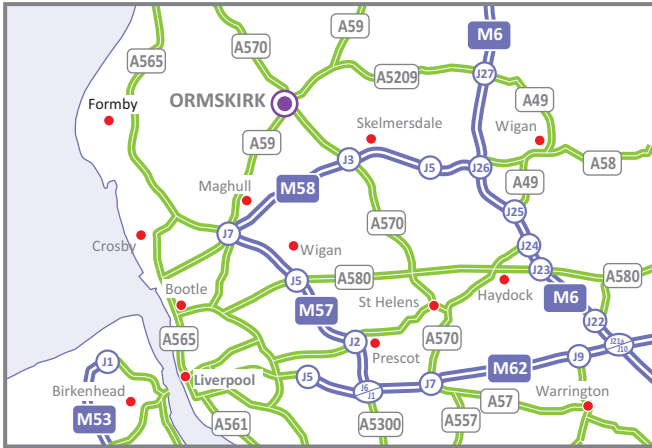

Pontville School

Pontville School
Black Moss Lane
Ormskirk
Lancashire L39 4TW
Tel: 01695 578 734

Email: pontville@witherslackgroup.co.uk
www.witherslackgroup.co.uk/pontville-school/

From M58

- Leave the M58 at junction 3 and join the A570 towards Ormskirk
- Continue on the A570 into Ormskirk passing the university on the right.
- At the next set of traffic light turn left onto the A570 towards Southport.
- At the next traffic lights turn left onto the B5139 Aughton Street, you will pass Morrisons on your right.
- At the mini roundabout take the first exit onto the B5197.
- Continue past the church on the left.
- Take the next left onto Black Moss Lane.
- You will find us situated on the right hand side.

From M6

- Leave the M6 at junction 26 and join the M58 signposted Skelmersdale, Liverpool, Southport.
- Leave the M58 at junction 3 and join the A570 towards Ormskirk
- Continue on the A570 into Ormskirk passing the university on the right.
- At the next set of traffic light turn left onto the A570 towards Southport.
- At the next traffic lights turn left onto the B5139 Aughton Street, you will pass Morrisons on your right.
- At the mini roundabout take the first exit onto the B5197.
- Continue past the church on the left.
- Take the next left onto Black Moss Lane.
- You will find us situated on the right hand side.

By Train

- Aughton Park is the nearest railway station.
- We are a 3/4 mile / 14 minute walk from the station.
- For further information about train times and fares, please telephone the National Rail Enquiries Line on 03457 48 49 50, or visit www.nationalrail.co.uk