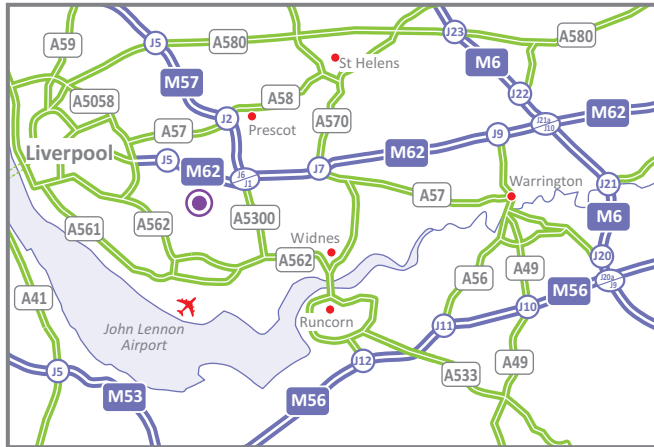

Lakeside School
Naylor's Road
Liverpool
L27 2YA

Tel: 0151 487 7211

Email: lakeside@witherslackgroup.co.uk
www.witherslackgroup.co.uk/lakeside-school/

From M57

- Leave the M57 at junction 1 following signs for M62(W), A5080, Huyton.
- At the roundabout take the sixth exit onto the A5080 towards Huyton.
- Continue on the A5080 for 1 mile and turn left at the traffic lights onto Wheat Hill Road signposted Netherley.
- Pass under the M62, continue for 1/2 mile.
- You will find us situated on the right hand side.

From M62 Westbound

- Leave the M62 at junction 6 following signs for A5300 Liverpool, A5080 Huyton.
- At the roundabout take the fourth exit onto the A5080 towards Huyton.
- Continue on the A5080 for 1 mile and turn left at the traffic lights onto Wheat Hill Road signposted Netherley.
- Pass under the M62, continue for 1/2 mile.
- You will find us situated on the right hand side.

By Train

- Huyton is the nearest railway station.
- We are a 1.4 mile / 8 minute taxi ride from the station.
- For further information about train times and fares, please telephone the National Rail Enquiries Line on 03457 48 49 50, or visit www.nationalrail.co.uk