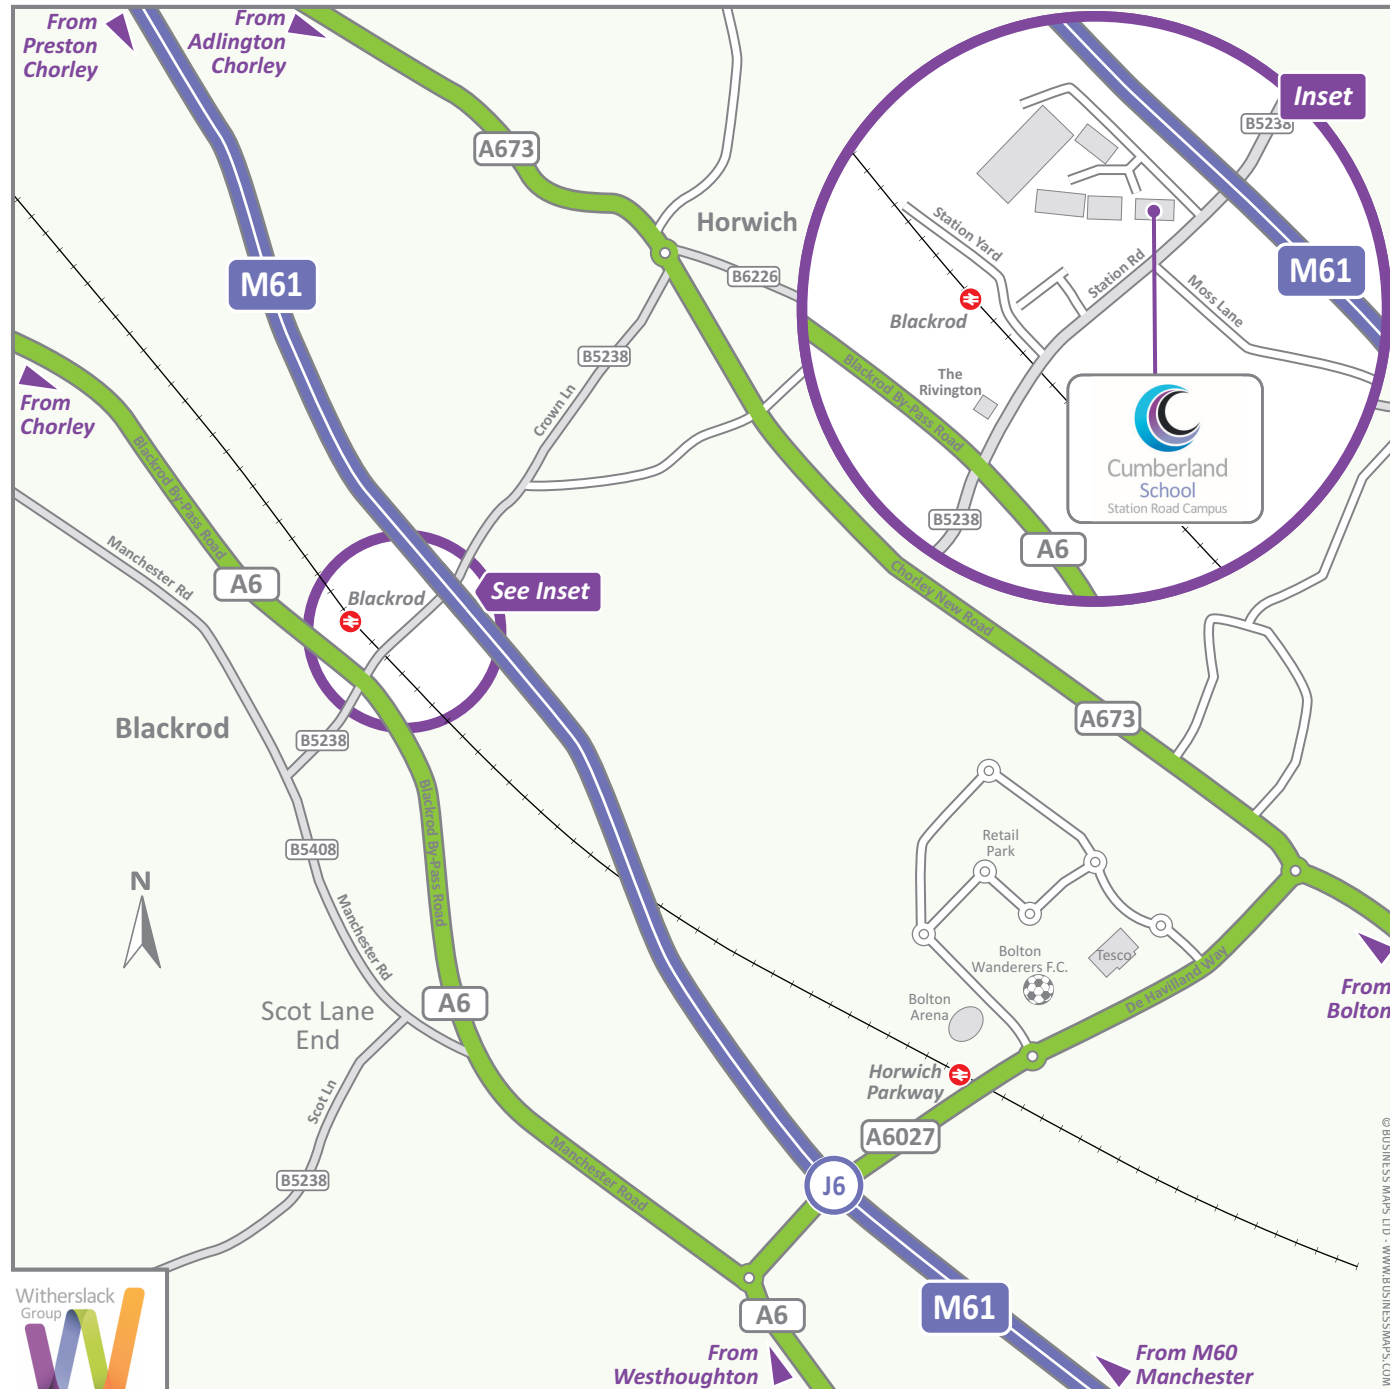

- From M61**
- Leave the motorway at junction 6 (signed Bolton (W), Horwich (A673) & Chorley (A6)).
  - Join the A6027 (following signs for Chorley A6027 (A6)).
  - At the roundabout junction with the A6, take the second exit onto A6 - Manchester Road (signed Chorley A6, Blackrod Ind Estate & B5408).
  - Turn right at the junction with the B5238 onto Station Road (signed Blackrod station & Horwich B5238).
  - Continue down this road, pass the station on the left and after 250 metres, turn left into the Rivington View Business Park.
  - We are located on the left hand side.

- From M60 / Manchester**
- Leave the M60 motorway at junction 15 (signed Bolton, Preston & M61).
  - Join the M61 heading northbound.
  - Follow directions above 'From M61'.

- From M6 / Preston**
- Leave the M6 motorway at junction 30 (signed Manchester, Bolton, Leeds, Blackburn & M61).
  - Join the M61 heading southbound.
  - Follow directions above 'From M61'.

**Our 3 Word Address for the What3Words app is : upper.vibrating.motoring**

- By Train**
- The nearest station is Blackrod which receives hourly services between Preston and Manchester Victoria stations
  - For further information about train times and fares, please telephone the National Rail Enquiries Line on 03457 48 49 50 or visit [www.nationalrail.co.uk](http://www.nationalrail.co.uk)