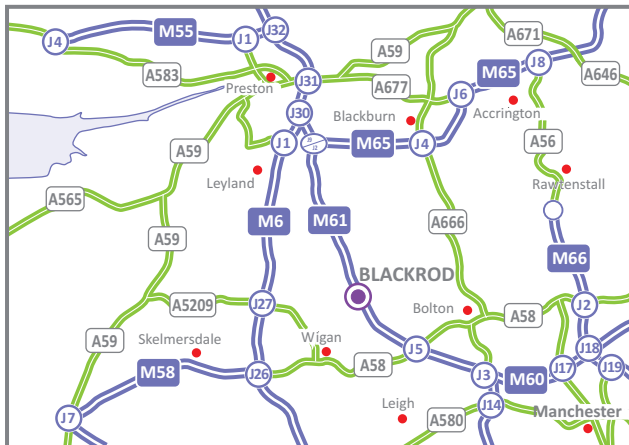

- From M61**
- Leave the motorway at junction 6 (signed Bolton (W), Horwich (A673) & Chorley (A6)).
  - Join the A6027 (following signs for Chorley A6027 (A6)).
  - At the roundabout junction with the A6, take the second exit onto A6 - Manchester Road (signed Chorley A6, Blackrod Ind Estate & B5408).
  - Turn right at the junction with the B5238 onto Station Road (signed Blackrod station & Horwich B5238).
  - Continue down this road, pass the station on the left and after 250 metres, turn left into the Rivington View Business Park.
  - We are located on the left hand side.

- From M60 / Manchester**
- Leave the M60 motorway at junction 15 (signed Bolton, Preston & M61).
  - Join the M61 heading northbound.
  - Follow directions above 'From M61'.

- From M6 / Preston**
- Leave the M6 motorway at junction 30 (signed Manchester, Bolton, Leeds, Blackburn & M61).
  - Join the M61 heading southbound.
  - Follow directions above 'From M61'.

**Our 3 Word Address for the What3Words app is : upper.vibrating.motoring**

- By Train**
- The nearest station is Blackrod which receives hourly services between Preston and Manchester Victoria stations
  - For further information about train times and fares, please telephone the National Rail Enquiries Line on 03457 48 49 50 or visit [www.nationalrail.co.uk](http://www.nationalrail.co.uk)