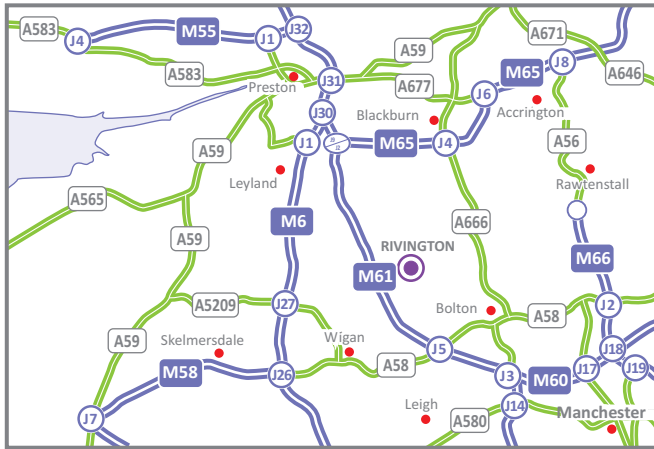

Cumberland School
Rivington Lane
Rivington
Bolton
BL6 7RX
Tel: 01204 324446

Email: cumberland@witherslackgroup.co.uk
www.witherslackgroup.co.uk/cumberland-school

From the M61 Northbound

- Leave the M61 at junction 6 signposted Chorley, Horwich, A6027.
- At the roundabout take the third exit onto the A6027 De Havilland Way.
- Continue ahead at the next roundabout.
- At the next roundabout take the first exit onto the A673 towards Horwich.
- Continue into Horwich, continue ahead at the roundabout and almost immediately turn right onto Lever Park Avenue.
- Continue for 1/2 mile and you will find us on the right hand side.

From the M61 Southbound

- Leave the M61 at junction 6 signposted Bolton North, Horwich, A6027.
- At the roundabout take the first exit onto the A6027 De Havilland Way.
- Continue ahead at the next roundabout.
- At the next roundabout take the first exit onto the A673 towards Horwich.
- Continue into Horwich, continue ahead at the roundabout and almost immediately turn right onto Lever Park Avenue.
- Continue for 1/2 mile and you will find us on the right hand side.

By Train

- Blackrod is the nearest railway station.
- We are a 6 minute (1.7 miles) taxi ride from the station.
- For further information about train times and fares, please telephone the National Rail Enquiries Line on 03457 48 49 50, or visit www.nationalrail.co.uk