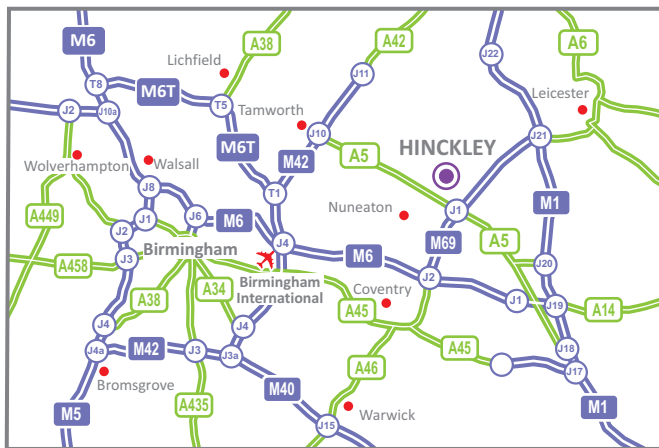

Dovetree School
Ferness Road, Hinckley
Leicestershire LE10 0TB

Dovetree
 School

Tel: 01455 243918

dovetree@witherslackgroup.co.uk
 www.witherslackgroup.co.uk/dovetree-school

From M1 Southbound

- Leave the M1 at Junction 21 and join the M69 for Coventry.
- Leave the M69 at Junction 1 to join the A5 for Nuneaton/Tamworth.
- Go straight over two roundabouts.
- At the third roundabout take the second exit onto the A47 (Dodwells Road) signposted to Earl Shilton.
- Continue straight over the first roundabout, at the next roundabout take the third exit onto Wykin Road.
- Continue for 0.4 mile passing Redmoor Academy on your left.
- Take the next right onto Palmer Road.
- As you bear right you will see our entrance on your right hand side.

From M1 Northbound

- Leave the M1 at Junction 20 and join the A4303 towards Lutterworth.
- Continue straight over the next three roundabouts.
- At the fourth roundabout, take the fourth exit onto the A5 towards Hinckley.
- After passing the junction with the M69, go straight over at the next two roundabouts.
- At the third roundabout take the second exit onto the A47 (Dodwells Road) signposted to Earl Shilton.
- Continue straight over the first roundabout, at the next roundabout take the third exit onto Wykin Road.
- Continue for 0.4 mile passing Redmoor Academy on your left.
- Take the next right onto Palmer Road.
- As you bear right you will see our entrance on your right hand side.

By Train

- Hinckley is the nearest station.
- We are a 10 minute taxi ride from the station.
- For further information about train times and fares, please telephone the National Rail Enquiries Line on 03457 48 49 50 or visit www.nationalrail.co.uk