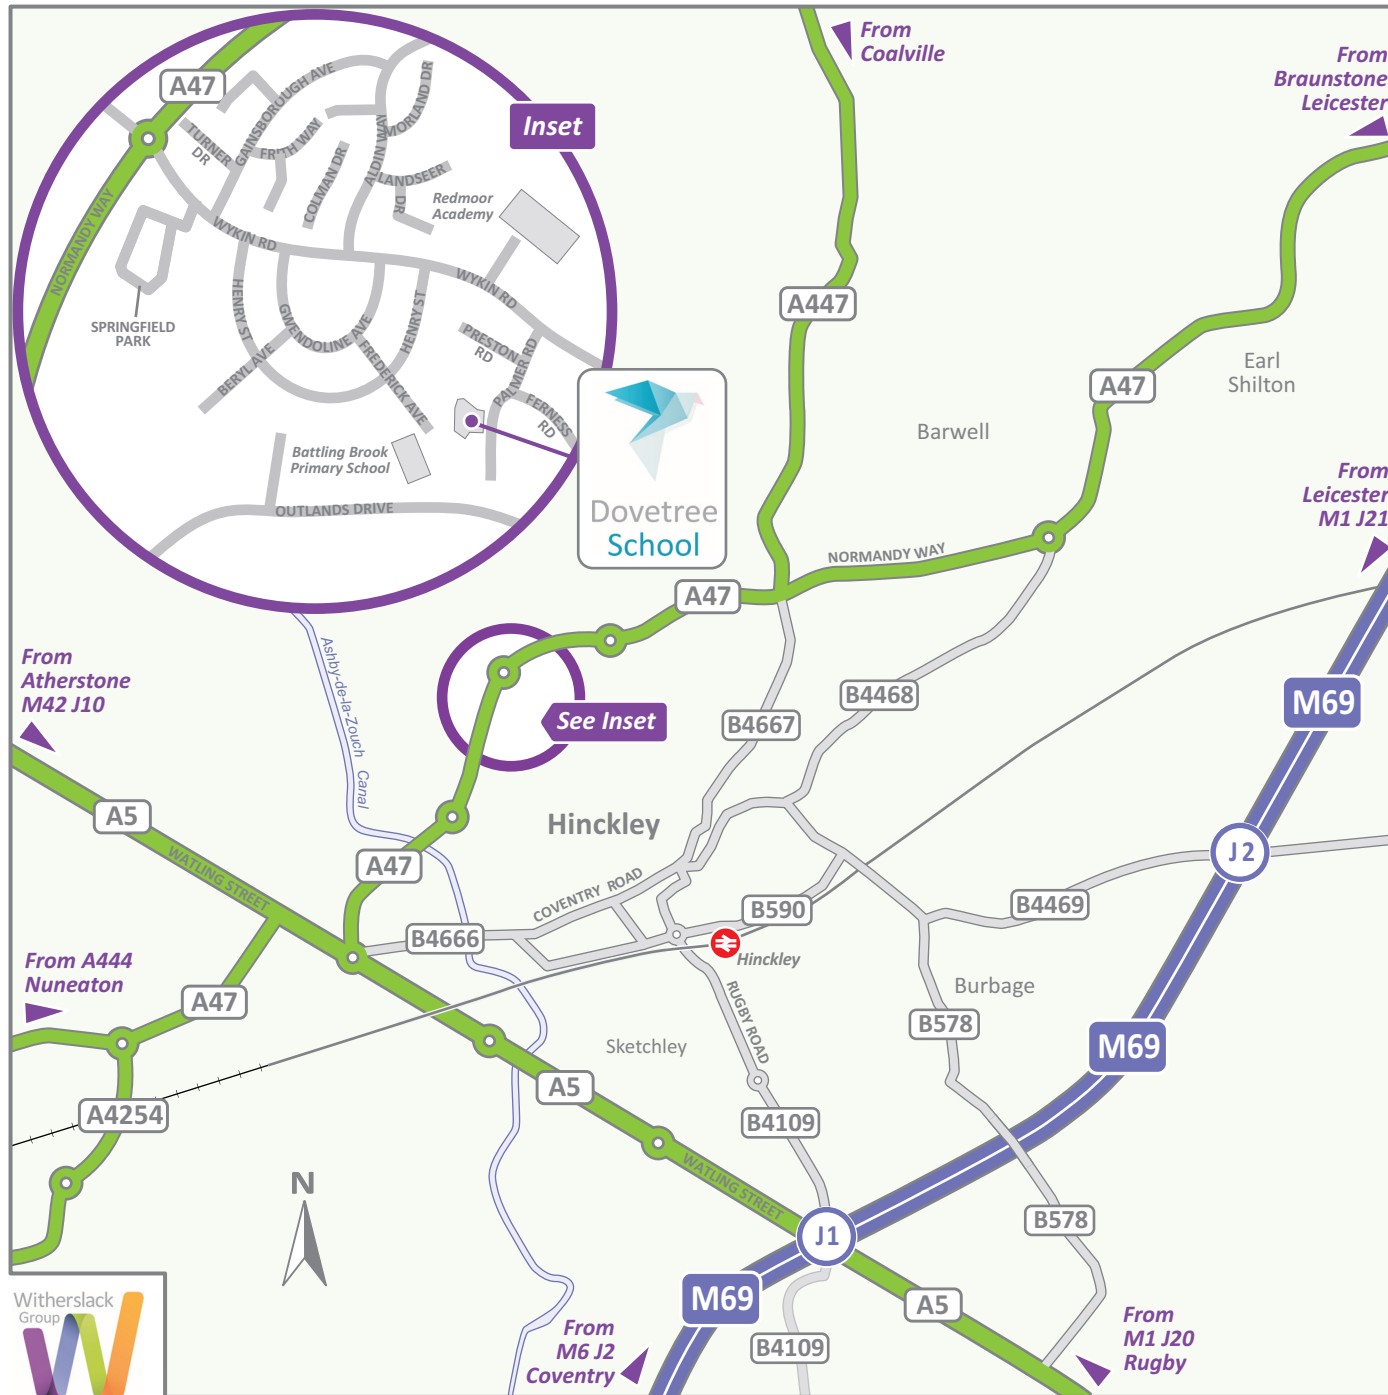

Dovetree School
Ferness Road, Hinckley
Leicestershire LE10 0TB

Dovetree
 School

Tel: 01455 243918

dovetree@witherslackgroup.co.uk
 www.witherslackgroup.co.uk/dovetree-school

From M1 Southbound

- Leave the M1 at Junction 21 and join the M69 for Coventry.
- Leave the M69 at Junction 1 to join the A5 for Nuneaton/Tamworth.
- Go straight over two roundabouts.
- At the third roundabout take the second exit onto the A47 (Dodwells Road) signposted to Earl Shilton.
- Continue straight over the first roundabout, at the next roundabout take the third exit onto Wykin Road.
- Continue for 0.4 mile passing Redmoor Academy on your left.
- Take the next right onto Palmer Road.
- As you bear right you will see our entrance on your right hand side.

From M1 Northbound

- Leave the M1 at Junction 20 and join the A4303 towards Lutterworth.
- Continue straight over the next three roundabouts.
- At the fourth roundabout, take the fourth exit onto the A5 towards Hinckley.
- After passing the junction with the M69, go straight over at the next two roundabouts.
- At the third roundabout take the second exit onto the A47 (Dodwells Road) signposted to Earl Shilton.
- Continue straight over the first roundabout, at the next roundabout take the third exit onto Wykin Road.
- Continue for 0.4 mile passing Redmoor Academy on your left.
- Take the next right onto Palmer Road.
- As you bear right you will see our entrance on your right hand side.

By Train

- Hinckley is the nearest station.
- We are a 10 minute taxi ride from the station.
- For further information about train times and fares, please telephone the National Rail Enquiries Line on 03457 48 49 50 or visit www.nationalrail.co.uk